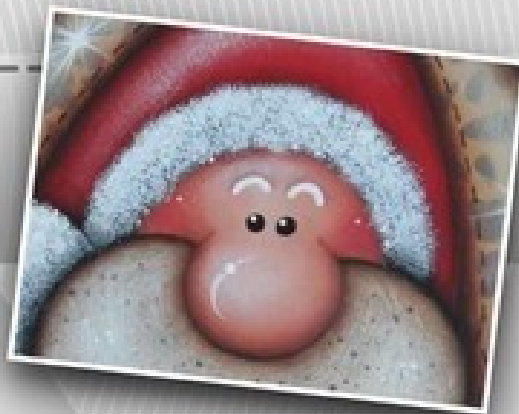

"BABBOLOUS"

MARTINA ELENA VIVODA

★ *Design & Paint*

@COUNTRYSUNONTHESEA

PALETTE COLORI

LIGHT MOKA

ZINC

BERRY RED

NERO

ESPRESSO

BIANCO

ANTIQUE GOLD

BASE FLASH

CORAL ROSE

RUSSET

"BABBOLOUS"